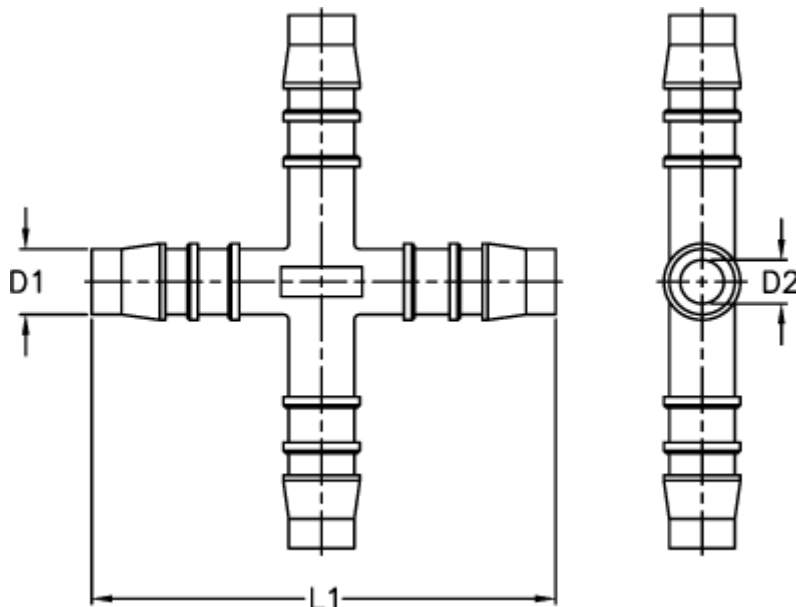

Article number: 027728900012

Description: Norma hose coupling KS 12

Measures

D1 = 12

D2 = 8.6

L1 = 69